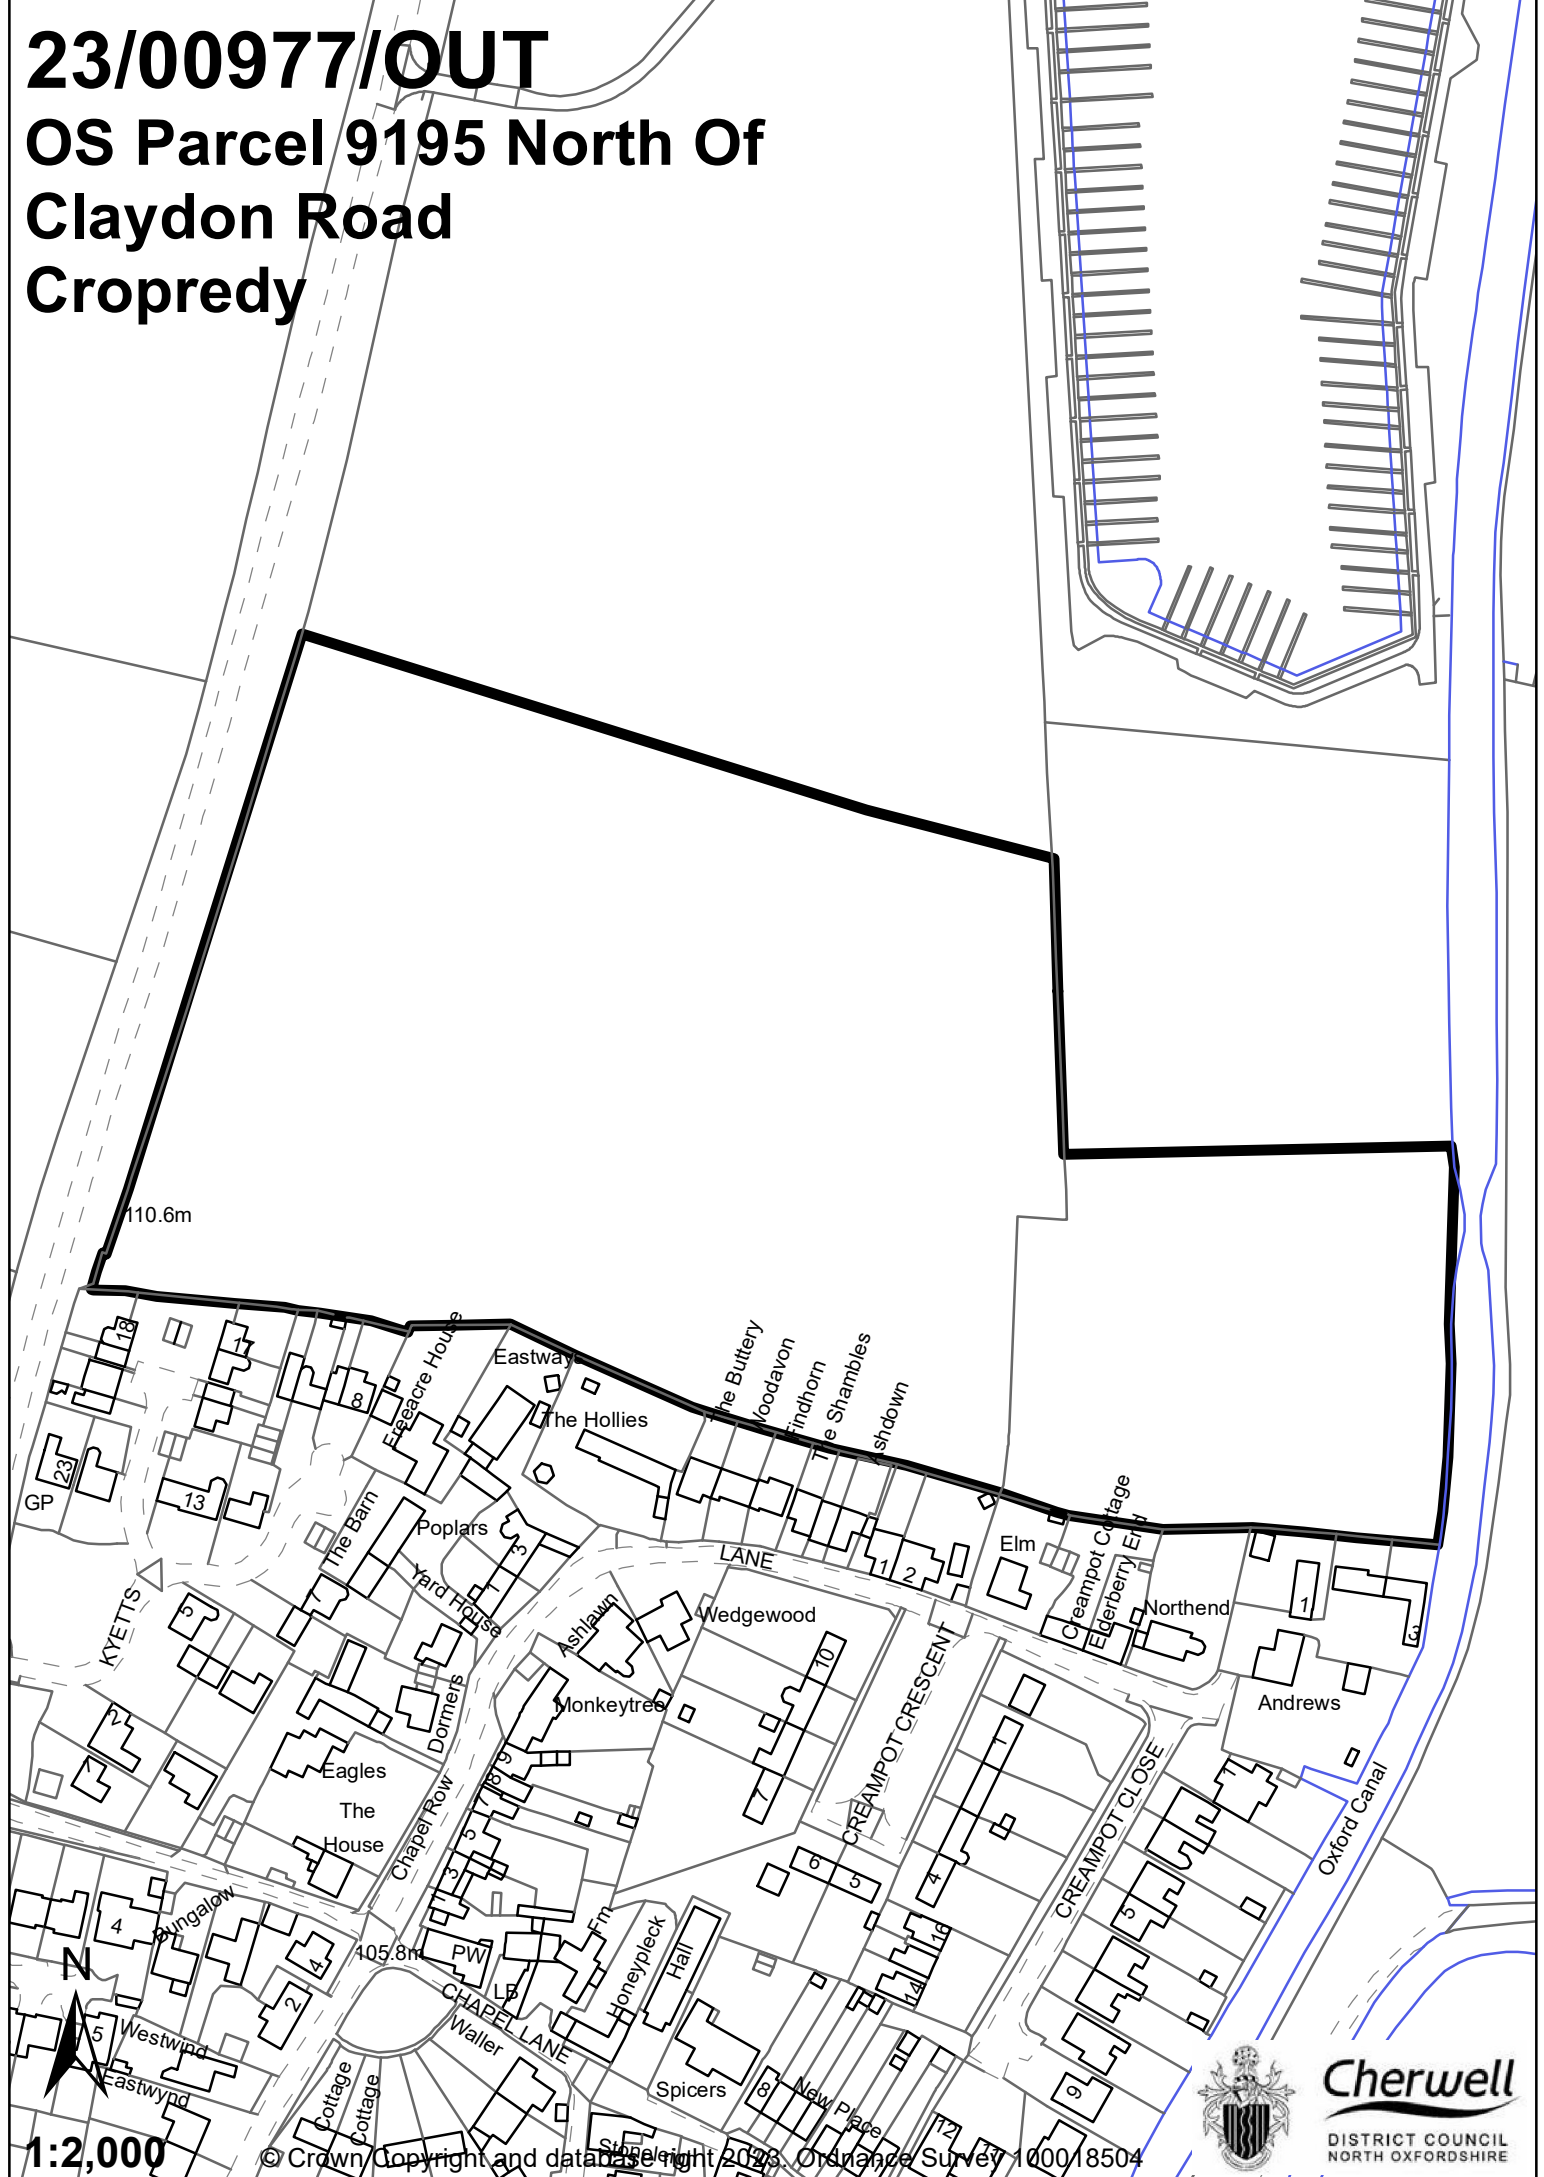

23/00977/OUT

OS Parcel 9195 North Of Claydon Road Cropredy

1:2,000

© Crown Copyright and database right 2023. Ordnance Survey 100018504

Cherwell
DISTRICT COUNCIL
NORTH OXFORDSHIRE